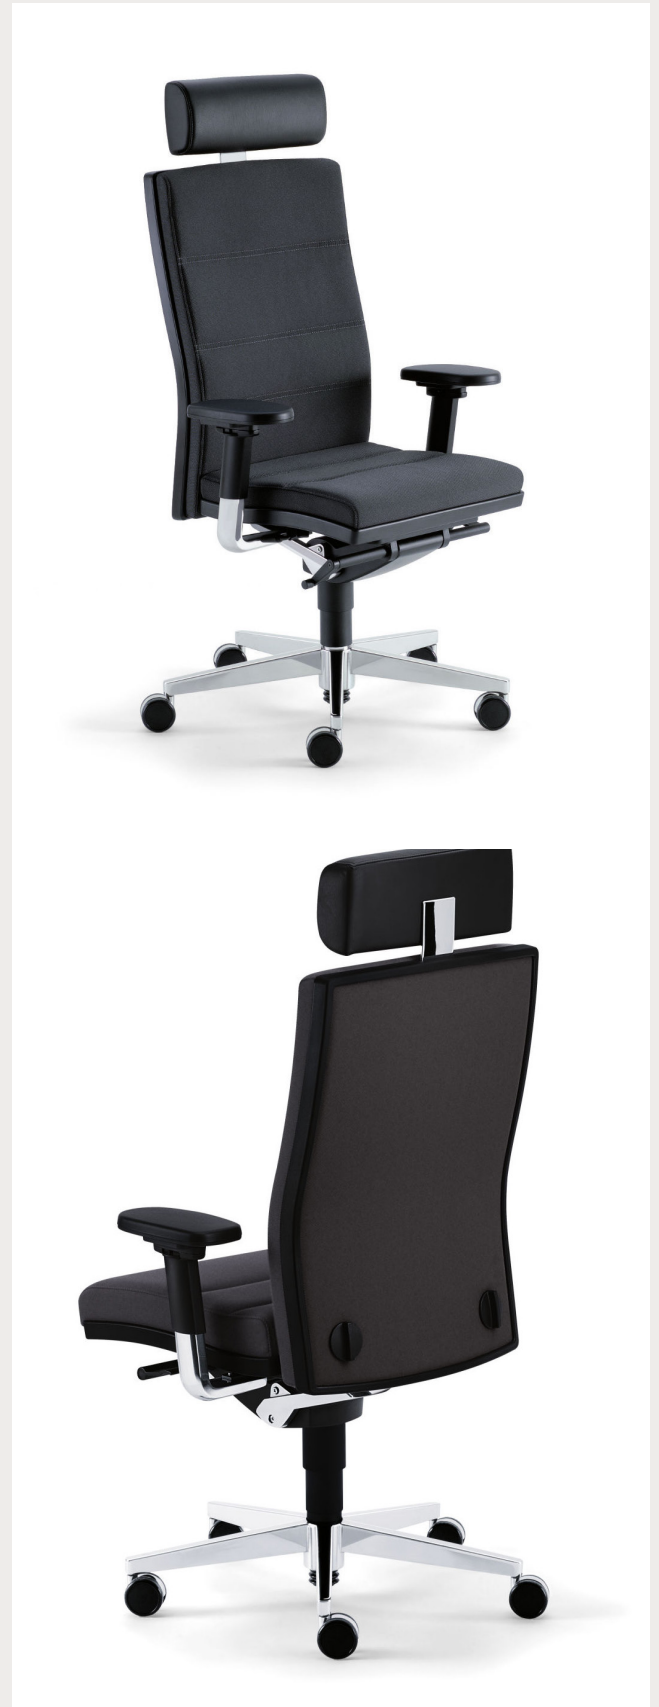

MR. 24

WE CREATE TEAMS

DENCON

Meet Mr. 24, the office chair that stands head and shoulders above the rest. Designed for those who demand the utmost in comfort and durability, Mr. 24 is perfect for directors and professionals who need a chair that can handle round-the-clock use. Known as the "surveillance chair," Mr. 24 is engineered to provide unparalleled support and comfort for up to 24 hours straight.

Key features:

- **Unmatched durability:** Mr. 24 can support up to 200 kg, making it one of the most robust office chairs on the market.
- **Adjustable comfort:** With a high backrest, lumbar support and an adjustable headrest, Mr. 24 offers customized ergonomic support tailored to your needs.
- **Premium upholstery:** The seat and back are upholstered in luxurious Phoenix Havana black textile, combining elegance with lasting comfort.
- **Sophisticated armrests:** The adjustable armrests feature a soft touch surface, providing additional comfort and support.
- **Sturdy base:** Built on a 5-star aluminum base with soft wheels, Mr. 24 ensures stability and smooth movement, enhancing your overall seating experience.

Why choose Mr. 24?

Mr. 24 is not just an office chair; it's an investment in superior comfort and functionality. Ideal for high-stakes environments and intensive use, this chair is a favorite for projects where seating comfort is non-negotiable. Experience the ultimate in office seating with Mr. 24. Elevate your workspace with a chair that delivers on both comfort and durability, ensuring you remain productive and comfortable, no matter how long your workday lasts.